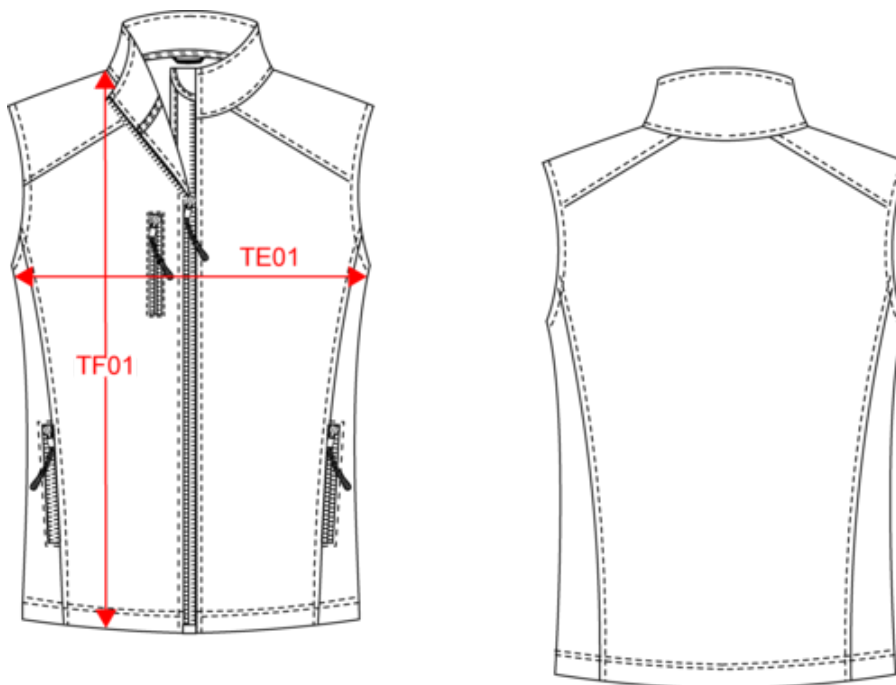

# KARIBAN

K404

Ladies' softshell bodywarmer

Dimensions (cm)

Measurements in cm	S	M	L	XL	XXL	3XL	4XL
TE01 - 1/2 chest width at 1.5cm below armhole	47.00	50.00	53.00	56.00	59.00	62.00	65.00
TF01 - Total height from HSP	63.50	65.50	67.50	69.50	71.50	73.50	75.50