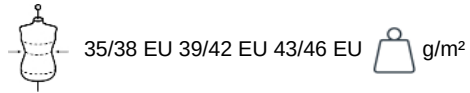

PA039

Multisports trainer socks

• Ergonomic shape and knit.

89% polyester/ 10% polyamide/ 1% elastane. Ergonomic shape and knit.