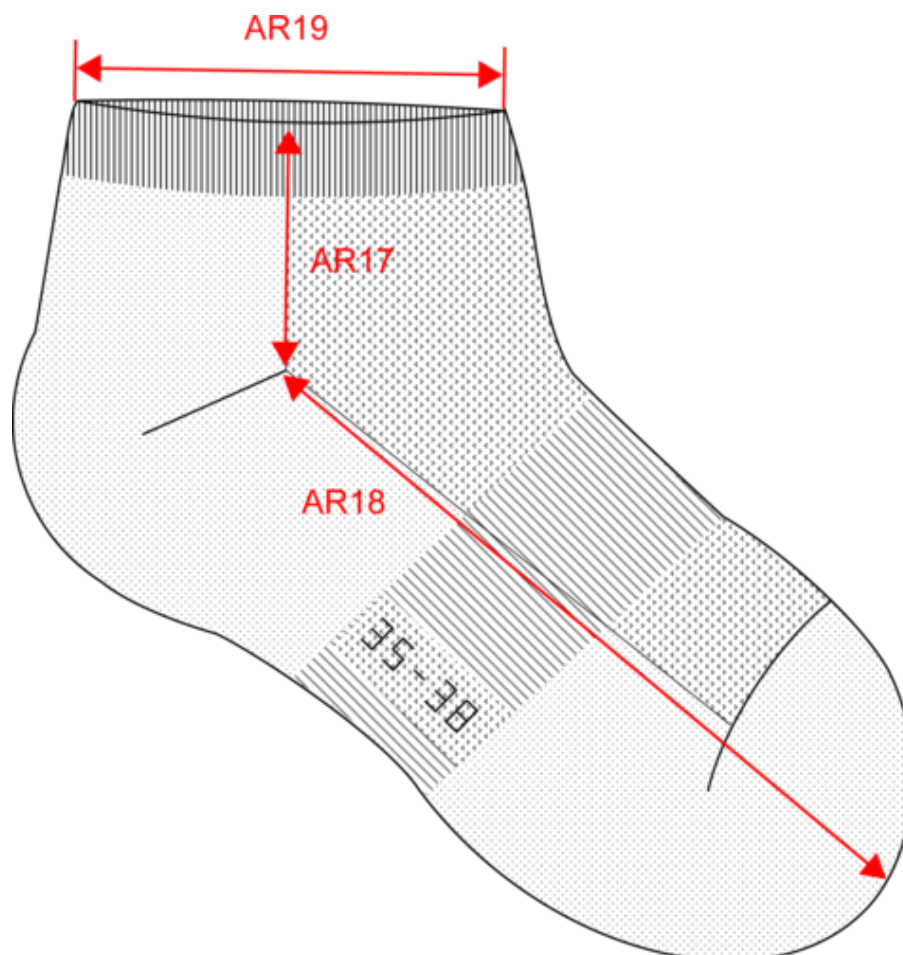

### Dimensions (cm)

Measurements in cm	35/38 EU	39/42 EU	43/46 EU
AR17 - Sock height from top edge to heel	6.00	7.00	8.00
AR18 - Feet length from heel to sock extremity	17.00	19.00	21.00
AR19 - Sock opening width (relaxed)	7.50	8.00	8.50